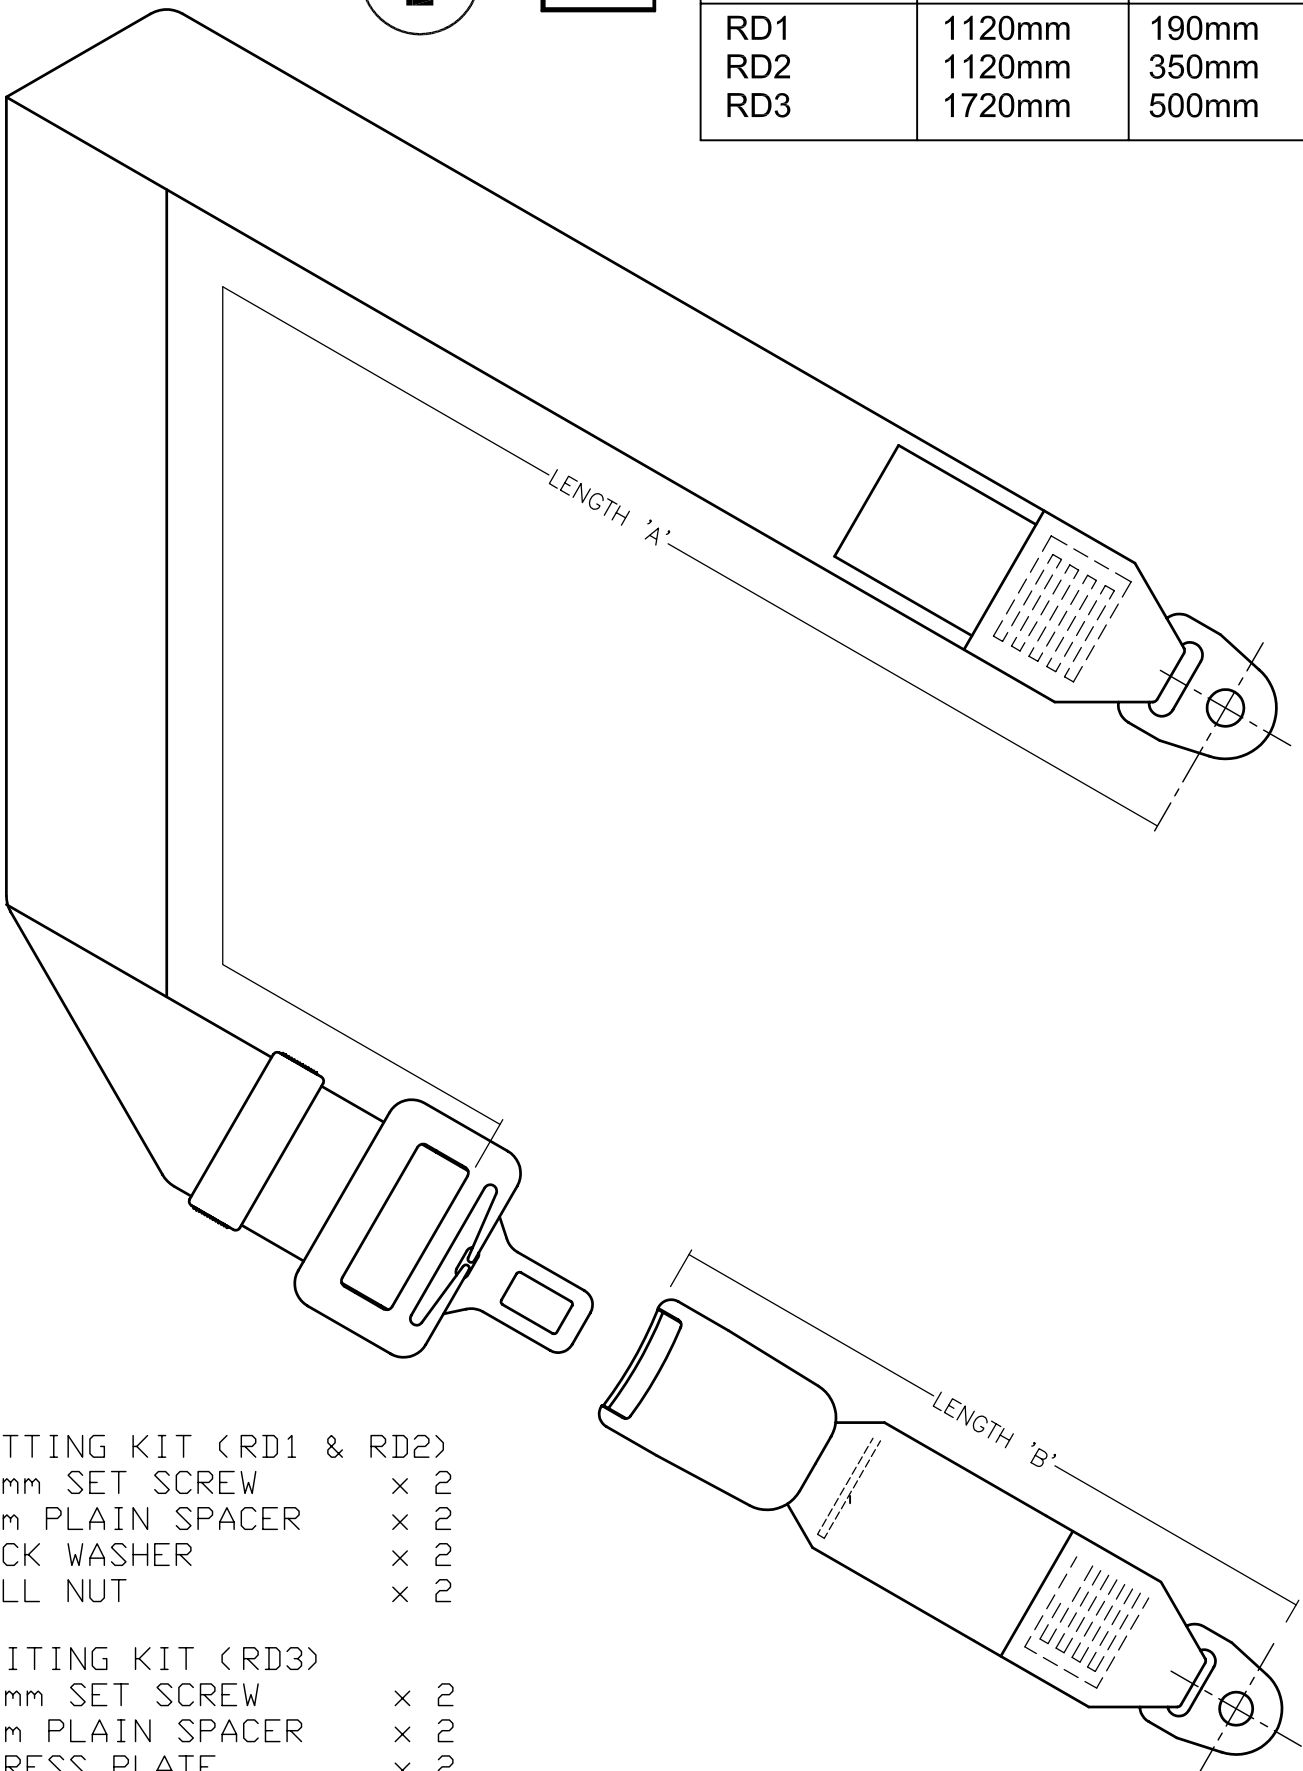

E

e

SALES REF	LENGTH 'A'	LENGTH 'B'
RD1	1120mm	190mm
RD2	1120mm	350mm
RD3	1720mm	500mm

FITTING KIT (RD1 & RD2)
 32mm SET SCREW x 2
 6mm PLAIN SPACER x 2
 LOCK WASHER x 2
 FULL NUT x 2

FIITING KIT (RD3)
 45mm SET SCREW x 2
 5mm PLAIN SPACER x 2
 STRESS PLATE x 2